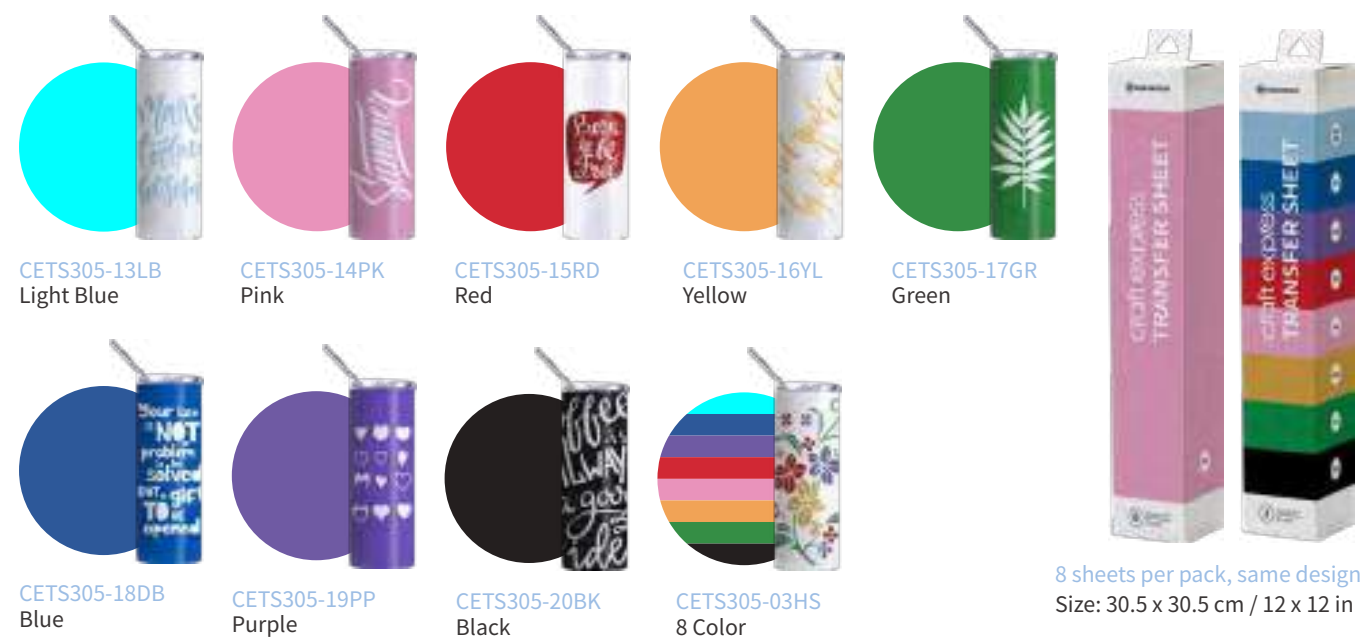

105G Sublimation Transfer Sheet