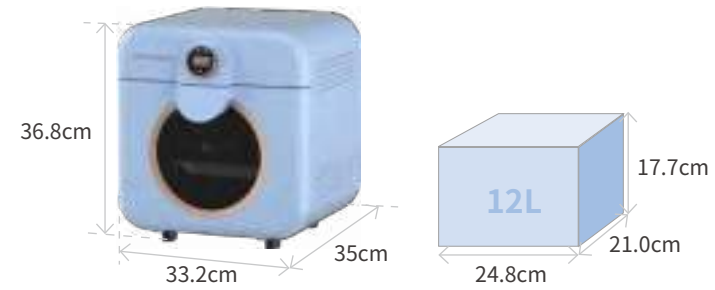

Sublimation Oven

12 L Internal Volume