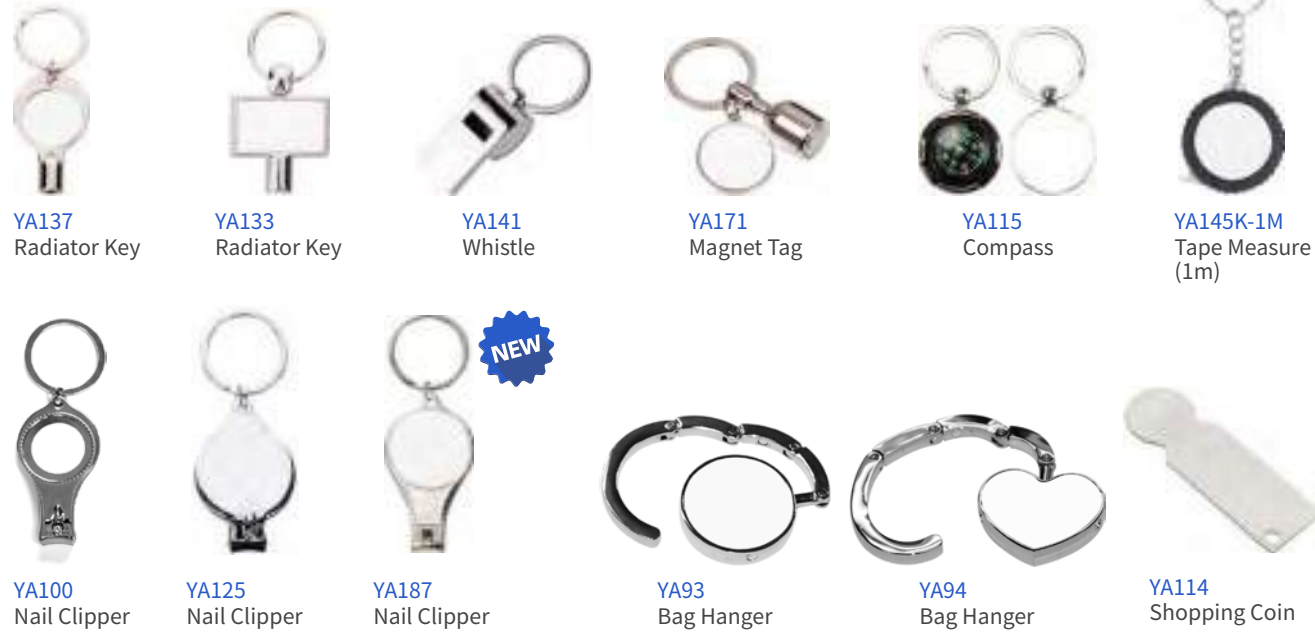

Sublimation Keychain

Tool Keychain

Bottle Opener Keyring

Functional Keychain

License Plate Keychain

Sublimation Acrylic Keychain

PU Keychain

Round Braided Keychain