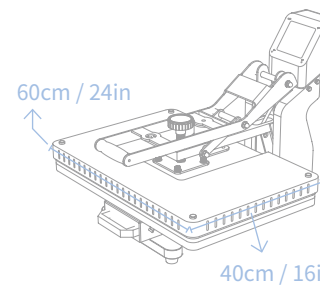

50cm / 20in

60cm / 24in

40cm / 16in