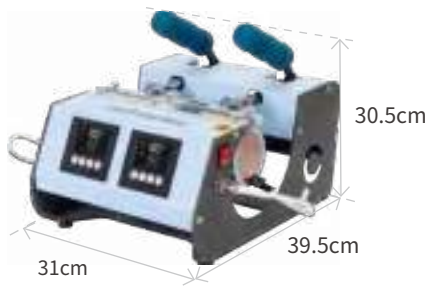

Upgraded Heating Attachment
It provides longer service life and even heating for each print.

Compatible Diameter	7.2-8.8cm	7.2-8.7cm	6.3-7.3cm
Max. Printable Length	24cm	10.5cm	10.5cm

Item No.	CE-DMPLB
Power	750W MAX±5%
Voltage	220V / 110V 50~60Hz
Temp. Range	32-482 °F (0-250°C)
Time Range	0-999 seconds
N.M.	10.6 KG