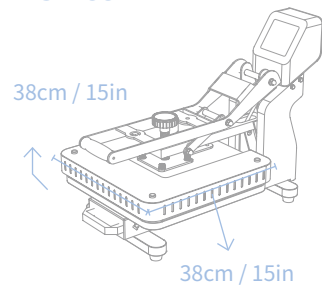

- ✓ Slide-Out Drawer
- ✗ Auto-Open

Auto-Open

- ✓ Slide-Out Drawer
- ✓ Auto-Open

4 Sizes

38cm / 15in

38cm / 15in

50cm / 20in

40cm / 16in