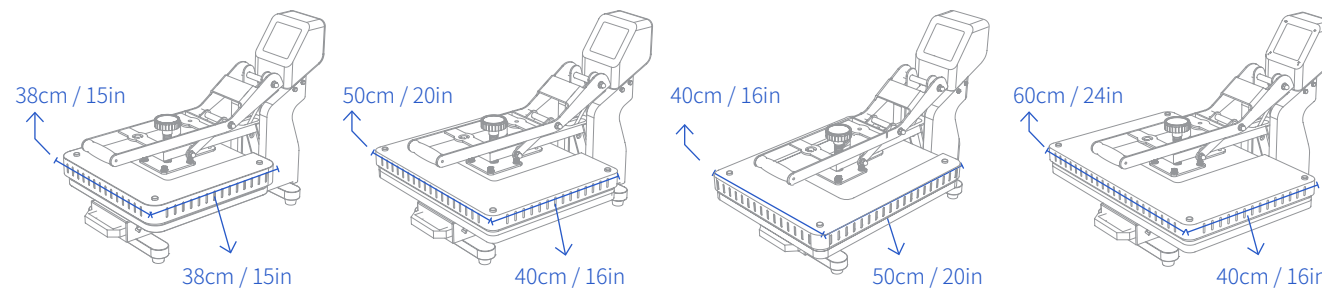

BestSub Heat Press Machine

Heat Platen	38x38cm / 15x15in		40x50cm / 16x20in		40x60cm / 16x24in		Frequency	Parameter
Voltage	220V	110V	220V	110V	220V	110V	50~60Hz	Temp. Range: 32-482 °F (0-250°C) Time Range: 0-999 seconds
Power	2000w	1300w	2200w	1600w	2400w	1800w		

4 Sizes

3 Configurations

- ✗ Slide-Out Drawer
- ✗ Auto-Open

- ✓ Slide-Out Drawer
- ✗ Auto-Open

- ✓ Slide-Out Drawer
- ✓ Auto-Open

Swing Away Heat Press NEW

Heat Platen	38x38cm / 15x15in		40x50cm / 16x20in		40x60 cm / 16x24 in	
Item No.	BYPRO3838SCB		BYPRO4050SCB		BYPRO4060SCB	
Voltage	220V	110V	220V	110V	220V	110V
Power	2000w	1300w	2200w	1600w	2500w	1800w
Frequency	50~60Hz					
Parameter	Temp. Range:32-482 °F (0-250°C) Time Range:1-999 seconds					

Heat Press Accessories

Heat Press Mat

Heat Printing Pillow