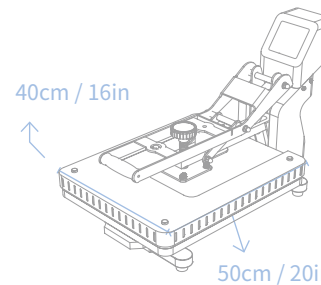

- ✓ Slide-Out Drawer
- ✗ Auto-Open

Auto-Open

- ✓ Slide-Out Drawer
- ✓ Auto-Open

4 Sizes

38cm / 15in

38cm / 15in

50cm / 20in

40cm / 16in