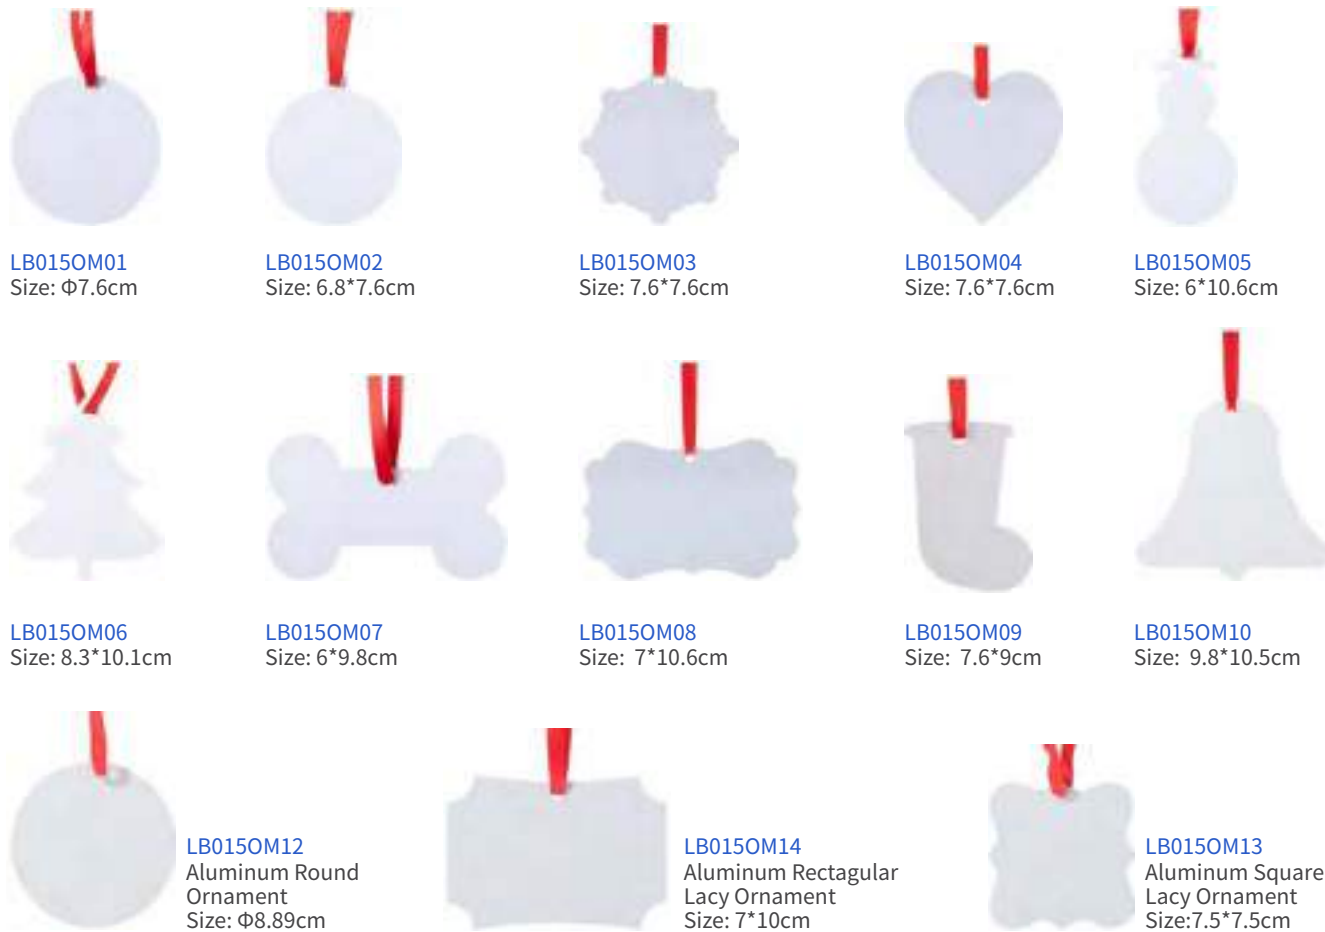

Two-Side Printable Aluminum Christmas Ornaments

Thickness:1mm

Double-Sided Sublimation Aluminum Wind Spinner