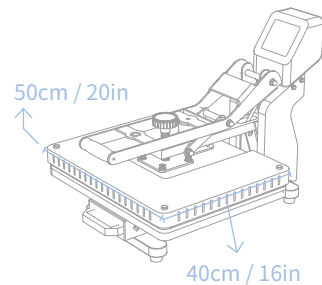

- ✓ Slide-Out Drawer
- ✗ Auto-Open

Auto-Open

- ✓ Slide-Out Drawer
- ✓ Auto-Open

4 Sizes

38cm / 15in

38cm / 15in

50cm / 20in

40cm / 16in